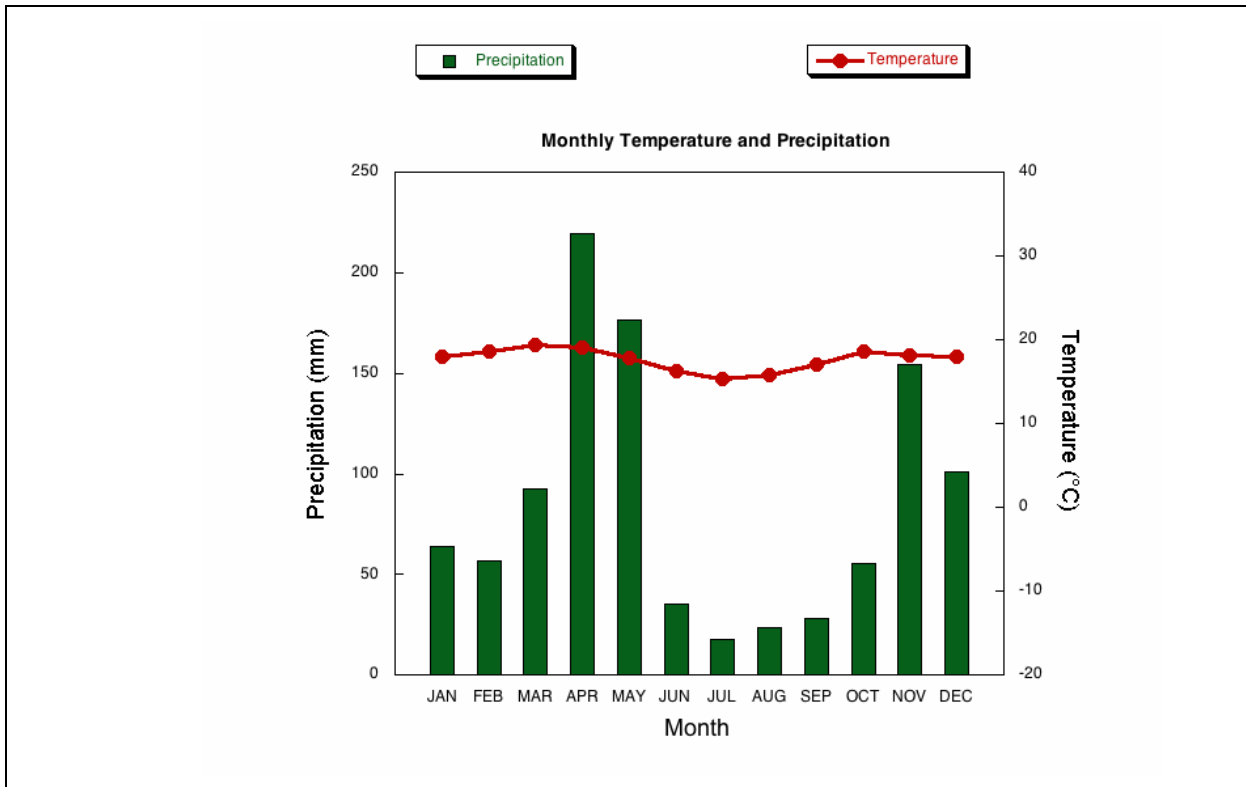

Social Studies Coalition of Delaware
Selected Response Template

Standard: Geography 1

Grade Cluster 6-8

<http://www.drought.unl.edu/whatis/climographsinternationalmetric.htm>

Selected Response Prompt:

A climograph is a graph that shows the average monthly temperatures and precipitation for a given place (city). Based on the climograph above in which hemisphere **must** the place (city) be located?

- A. Eastern Hemisphere
- B. Northern Hemisphere
- C. Southern Hemisphere
- D. Western Hemisphere

Correct Response:

__C__