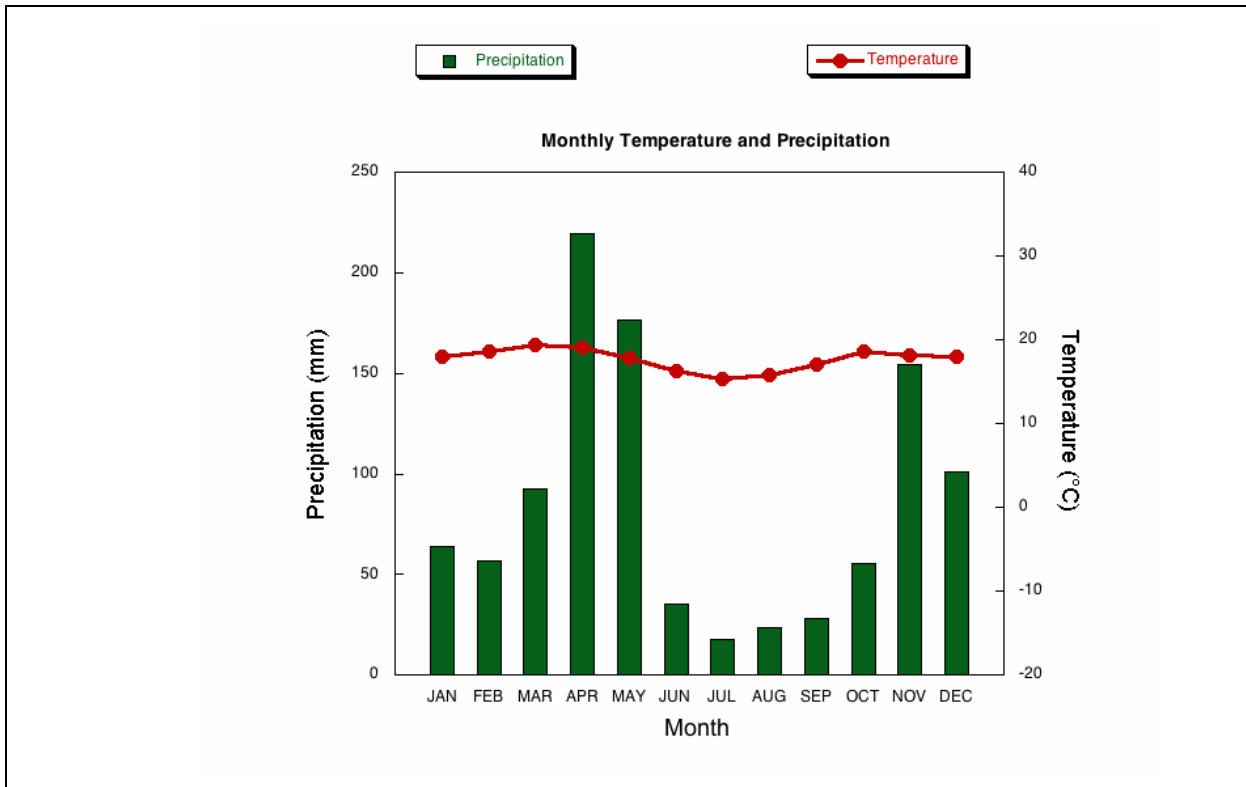

Social Studies Coalition of Delaware
Selected Response Template

Standard: Geography 1

Grade Cluster 6-8

<http://www.drought.unl.edu/whatis/climographsinternationalmetric.htm>

Selected Response Prompt:

A climograph is a graph that shows the average monthly temperatures and precipitation for a given place (city). Based on the climograph above in which hemisphere **must** the place (city) be located?